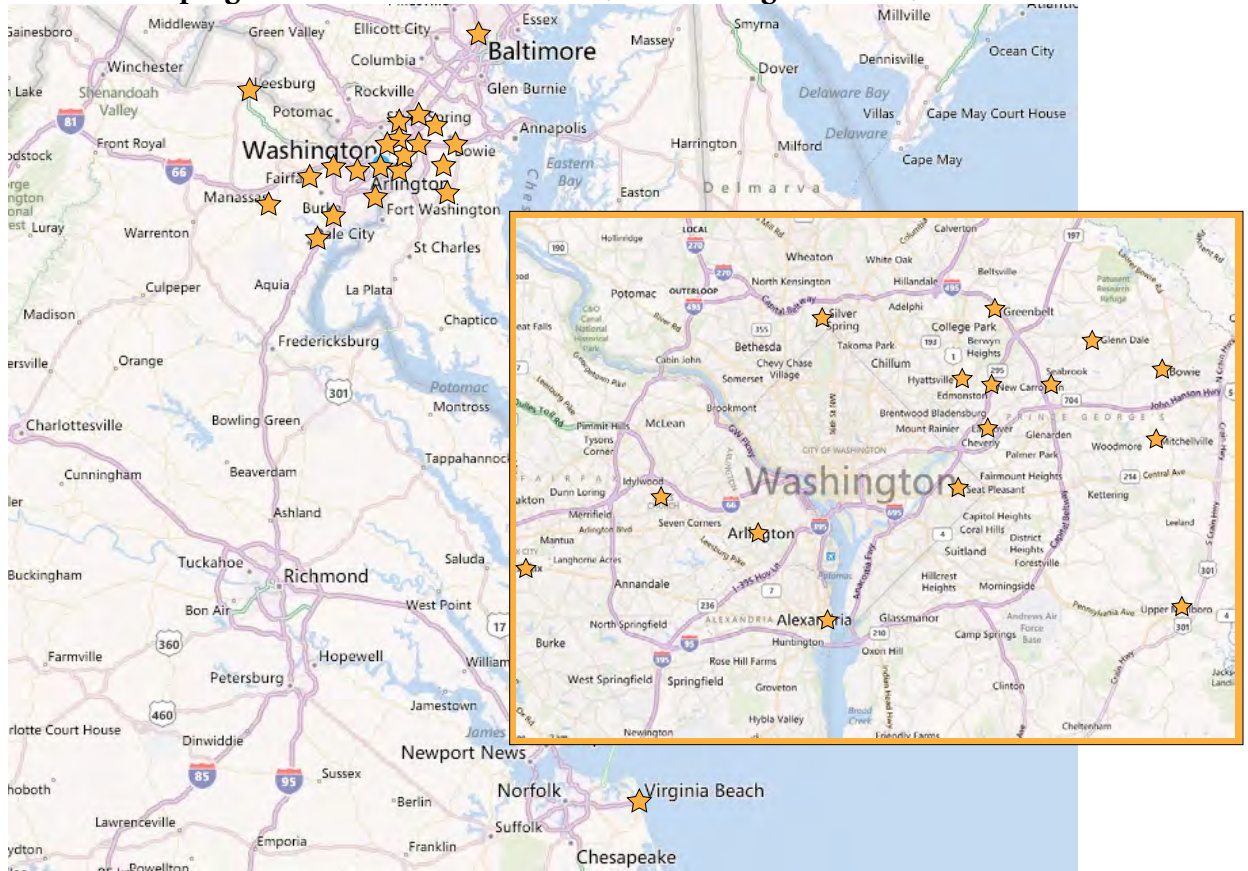

Service Area Map

Service Area Map

Our programs stretch from Baltimore, MD to Virginia Beach, VA.

Maryland:

- Baltimore
- Bowie
- Glenn Dale
- Greenbelt
- Landover Hills
- Lanham
- Mitchellville
- New Carrollton
- Riverdale
- Seat Pleasant
- Silver Spring
- Upper Marlboro

Virginia:

- Alexandria
- Arlington
- Fairfax
- Falls Church
- Leesburg
- Lorton
- Manassas
- VA Beach
- Woodbridge

Washington, DC

Administrative Office:
7901 Annapolis Road Lanham, MD 20706
301-459-2020 phone
301-459-2627 fax
info@VOAChesapeake.org